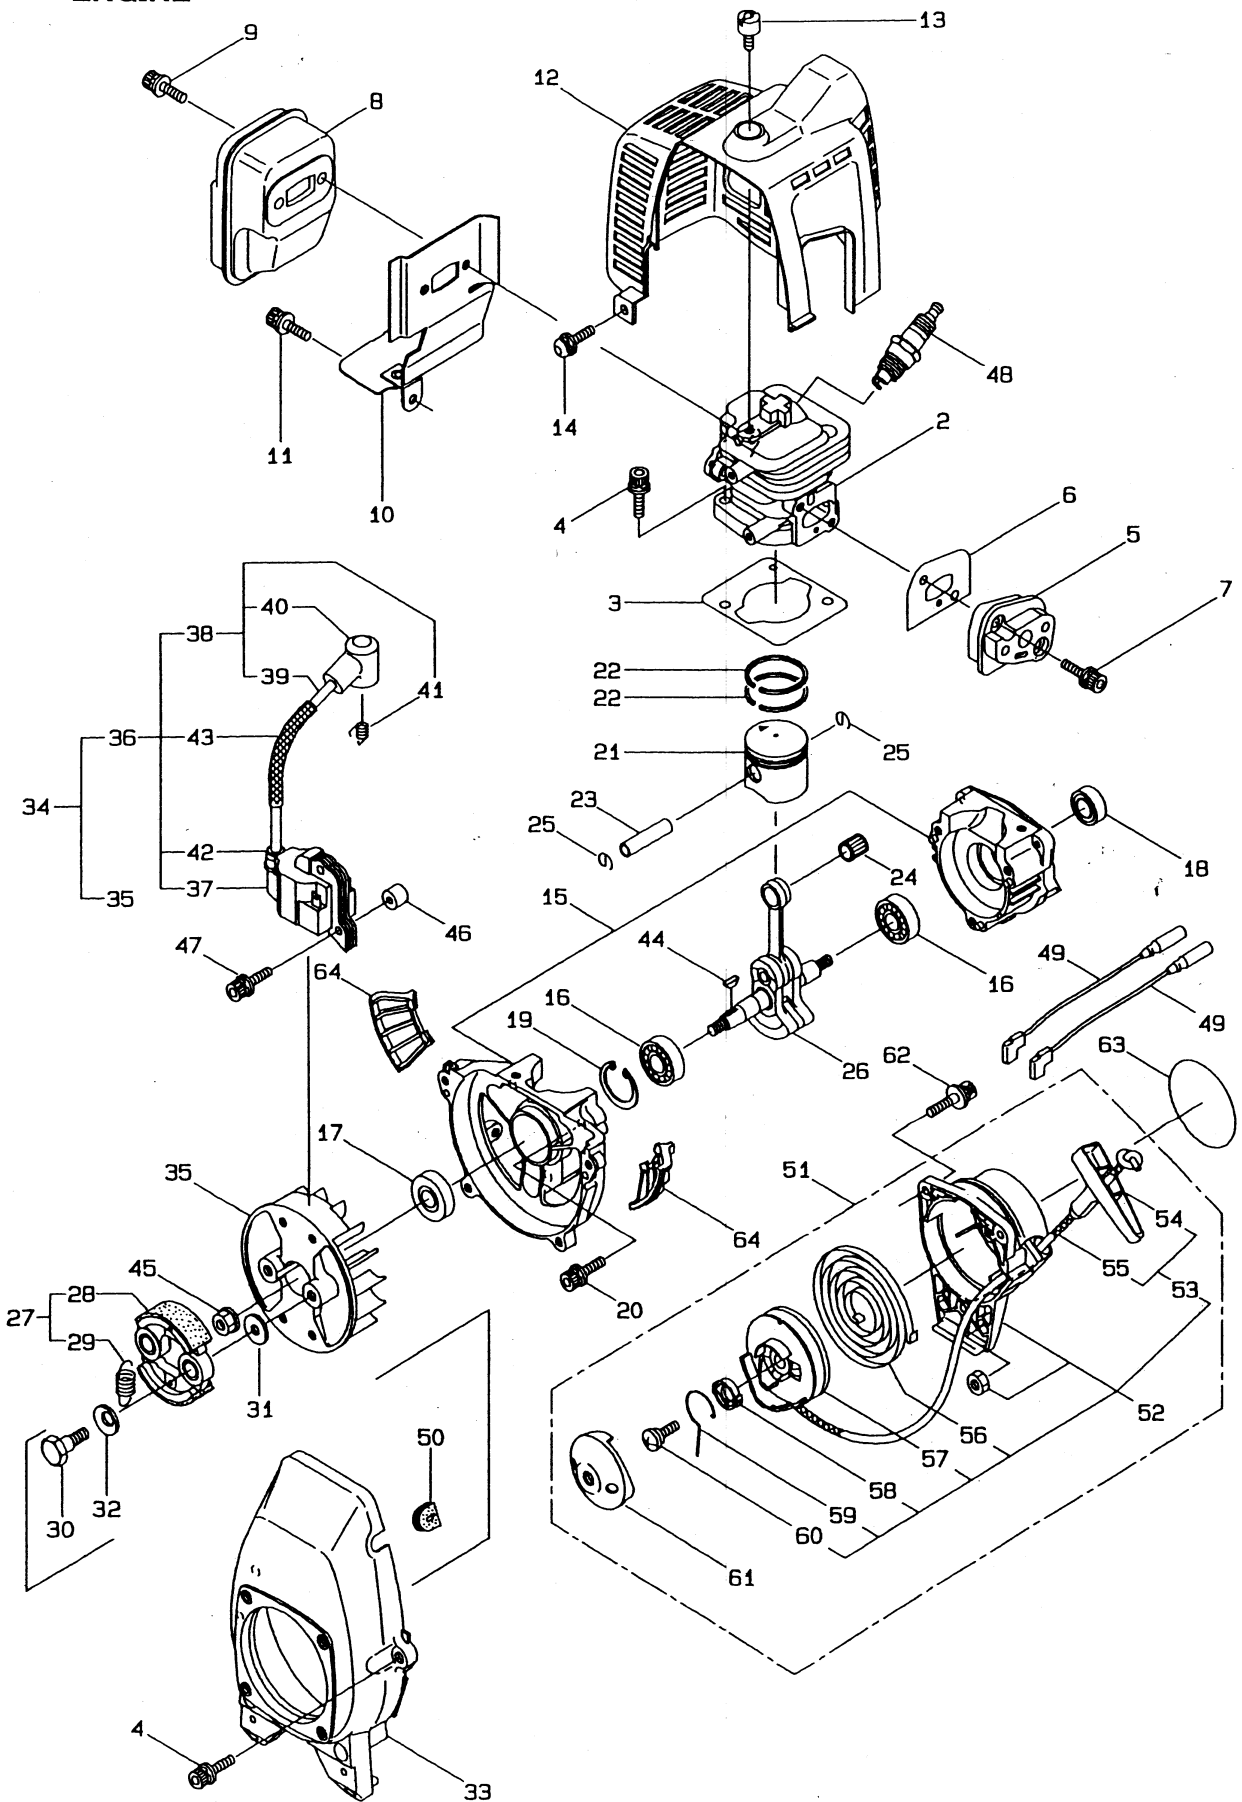

4-MS073E(CE)
ENGINE

Ref.No.	Part No.	Part Name	Q'ty	Remarks
4-46	261078	Spacer	2	
4-47	261256	Cap Screw	2	M4x25
4-48	262483	Spark Plug	1	NGK BPMR6Y
4-49	267492	Lead	2	130L
4-50	261202	Grommet	1	
4-51	268308	Recoil Starter Ass'y	1	Incl.52-61
4-52	268309	Recoil Ass'y	1	Incl.53-60
4-53	267217	Rope Ass'y	1	Incl.54,55
4-54	267219	Starter Grip	1	
4-55	267218	Starter Rope	1	
4-56	267214	Spiral Spring	1	
4-57	267212	Pulley	1	
4-58	267215	Collar	1	
4-59	267216	Swing Arm	1	
4-60	267213	Screw	1	
4-61	267098	Starter Pulley	1	
4-62	265726	Cap Screw	3	M4x16
4-63	265728	Label	1	
4-64	264582	Screen	2	