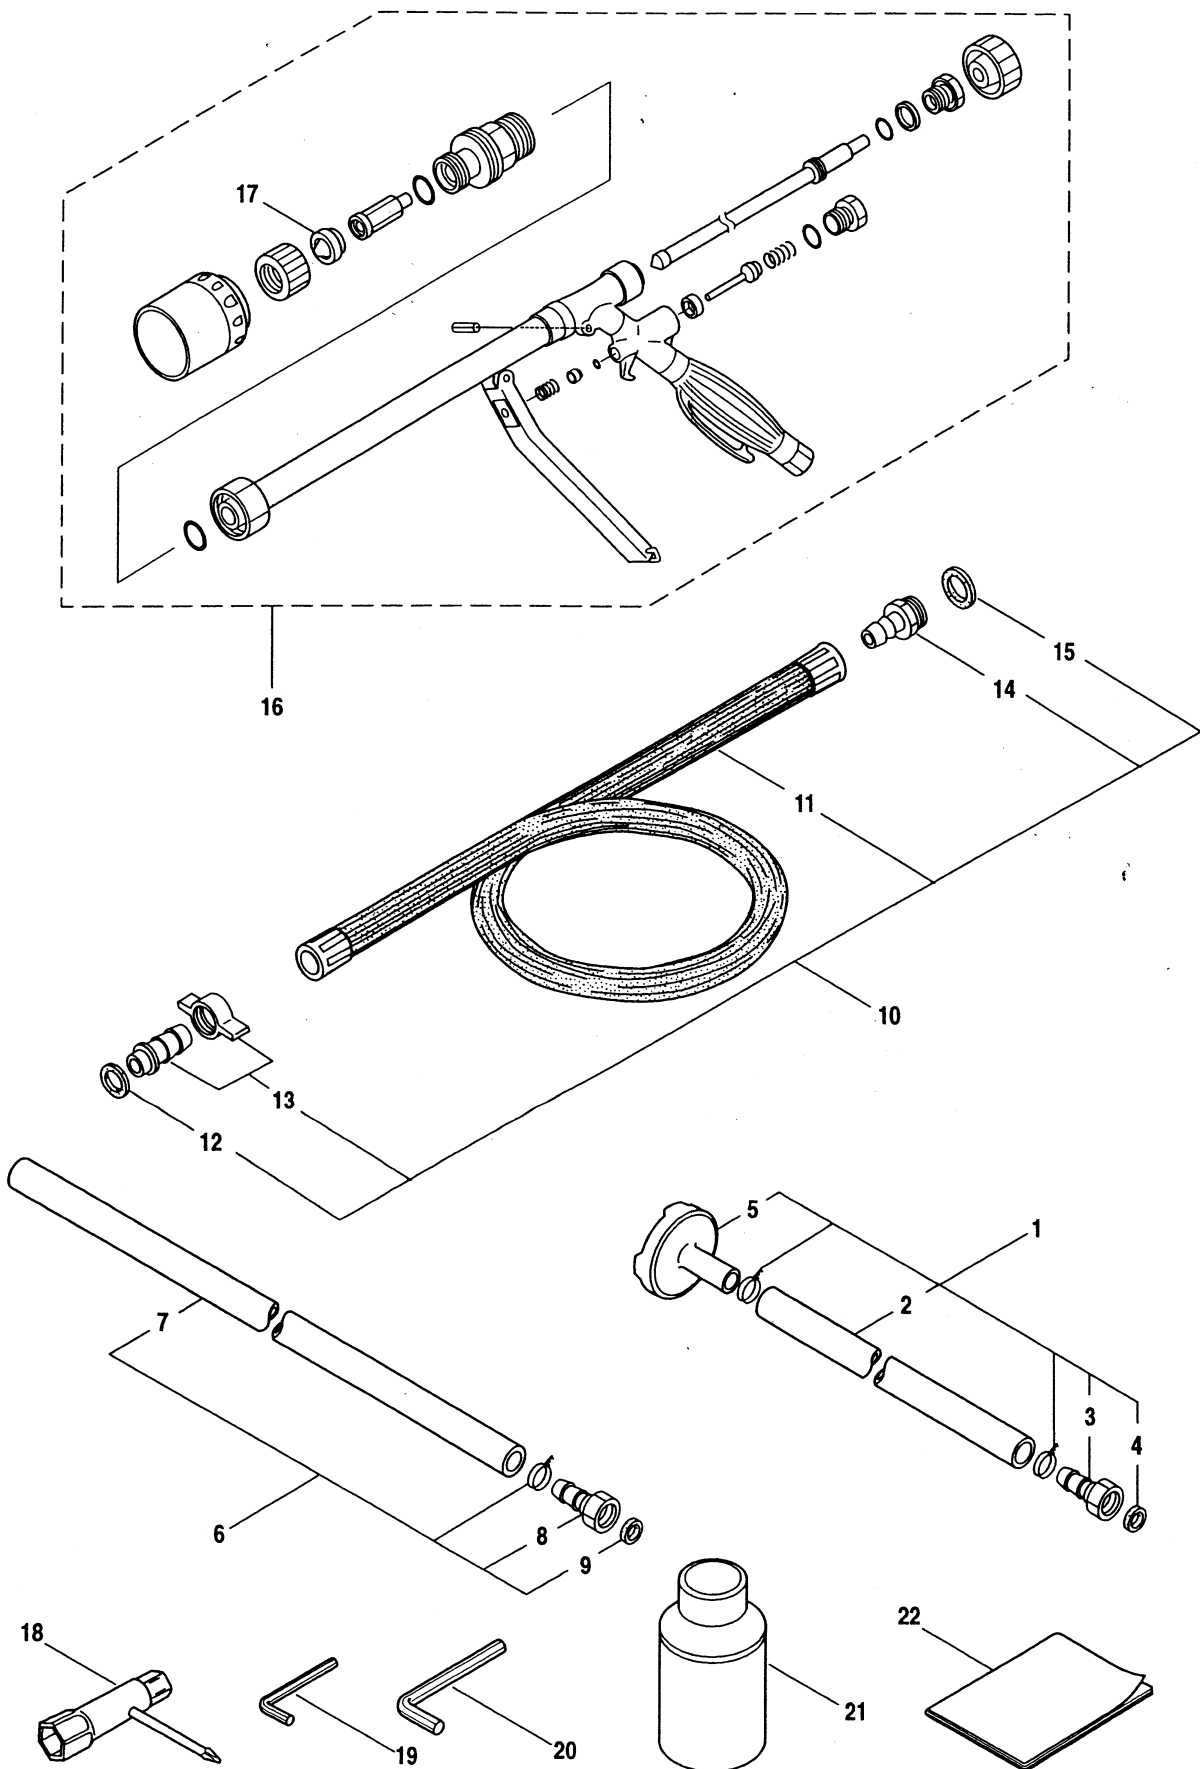

6-MS073E(CE)
ACCESSORIES

Ref.No.	Part No.	Part Name	Q'ty	Remarks
6-1	103790	Suction Hose Ass'y	1	Incl.2-5
6-2	103791	Vinyl Hose	1	10x15x2500
6-3	098013	Hose Coupling	1	G3/8
6-4	023330	Packing	1	9.5x15xt1.5
6-5	029548	Strainer	1	
6-6	103792	Spill Hose Ass'y	1	Incl.7-9
6-7	103793	Vinyl Hose	1	8x12x2500
6-8	098035	Hose Coupling	1	G1/4
6-9	023329	Packing	1	6.5x11.5xt1.5
6-10	115091	Hose Ass'y	1	Incl.11-16
6-11	019476	Hose	1	7.5x20M
6-12	023329	Packing	1	6.5x11.5xt1.5
6-13	098057	Hose Coupling	1	G1/4
6-14	023297	Hose Coupling	1	PF1/4
6-15	023320	Packing	1	11.5x16xt1.5
6-16	116126	Nozzle Ass'y	1	Incl.17 Universal Nozzle 20A
6-17	115427	Orifice Disk	1	NN-ZO-10
6-18	210418	Box Spanner	1	13x19x(+)
6-19	062047	Wrench	1	3mm
6-20	105489	Wrench	1	4mm
6-21	022540	Fuel Blending Bottle	1	
6-22	122728	Instruction Manual	1	MS073E(CE)