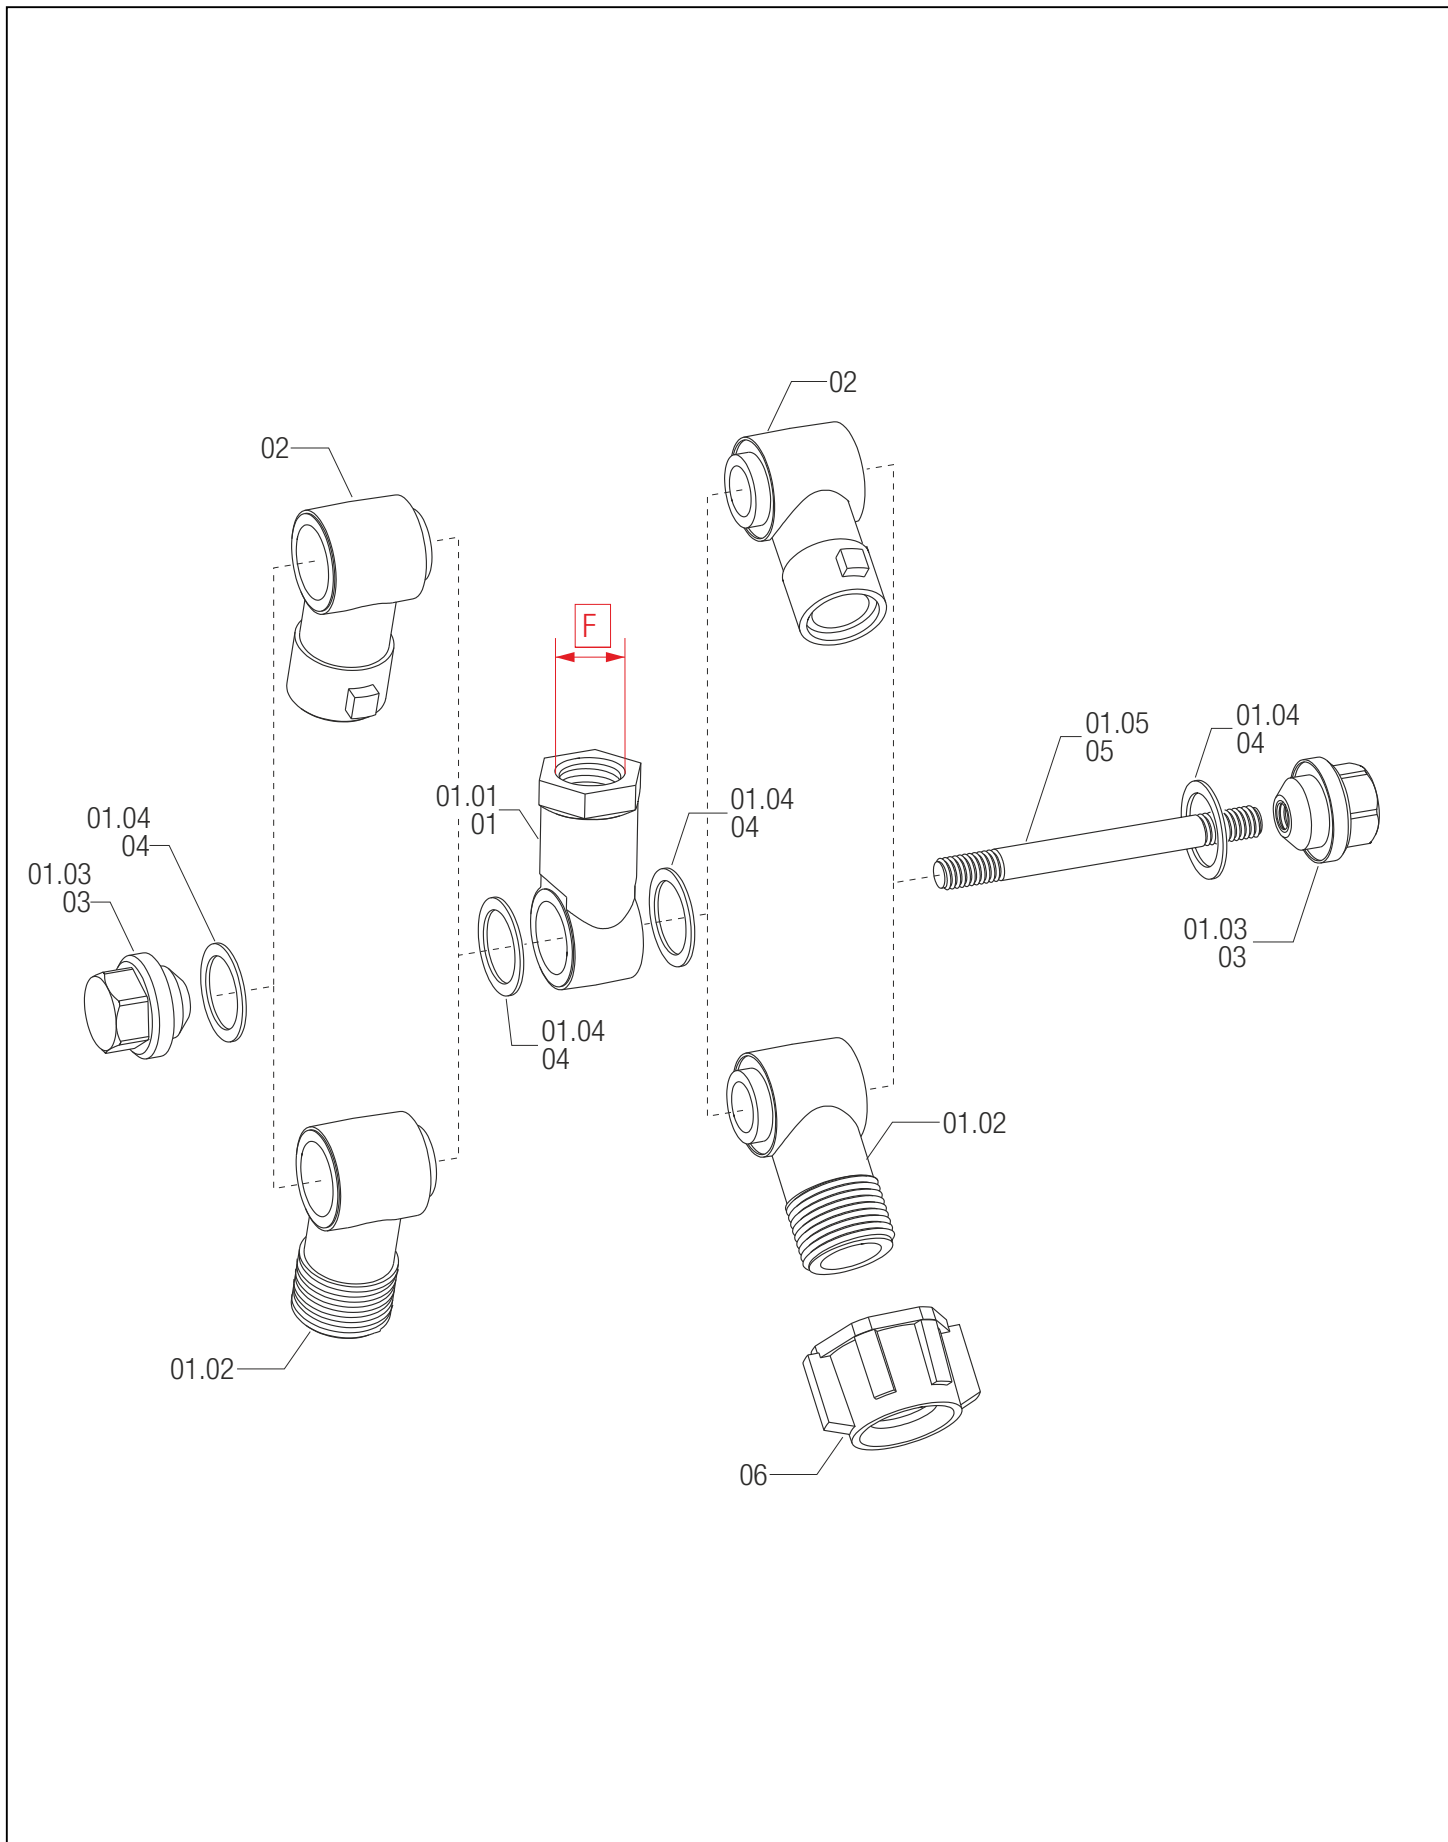

CODE

404072N

SINGLE SWIVEL VALVE NOZZLE HOLDER 1/4"F.NPT

NOZZLE HOLDERS ECO

Swivel nozzle holder with quick coupling (cap not included)

SPARE PARTS

REFERENCE	CODE	DESCRIPTION	REFERENCE	CODE	DESCRIPTION
01	404070N.010	ADAPTOR 1/4"F SWIVEL NOZZLE * NPT	04	404000.040	NOZZLE HOLDER GASKET
02	404082.020	NOZZLE HOLDER FOR SWIVEL NOZZLE	05	404000.050	NOZZLE HOLDER STUD
03	404000.030	NOZZLE HOLDER SIDE COVER			