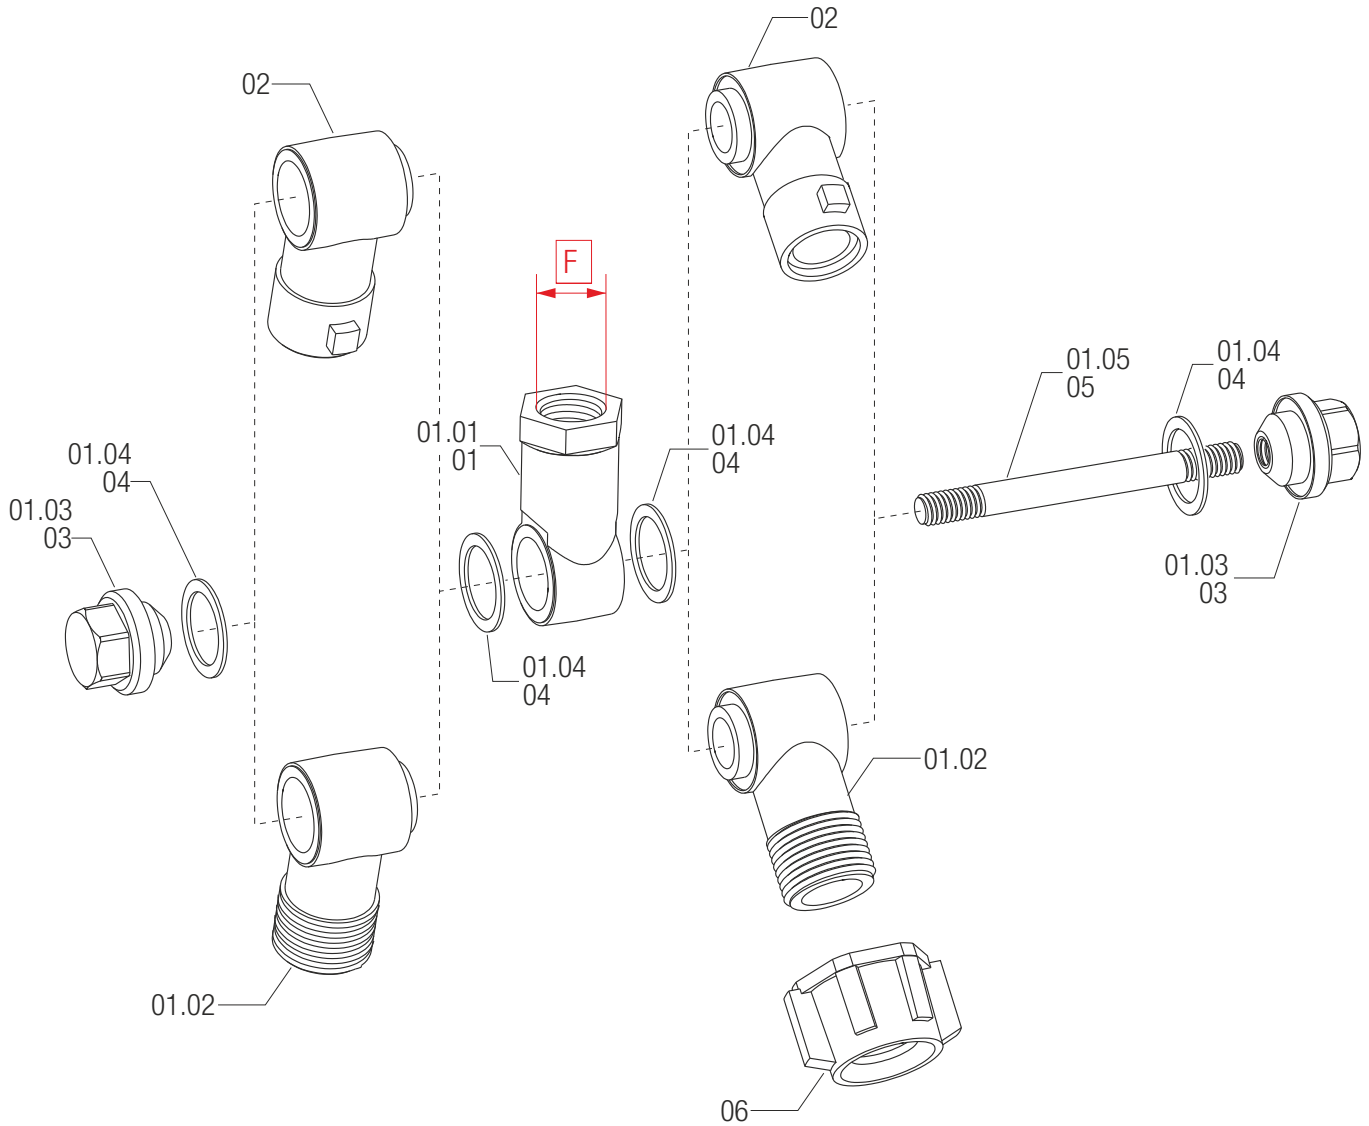

CODE

404172N

DOUBLE SWIVEL VALVE NOZZLE HOLDER 1/4"F.NPT

NOZZLE HOLDERS ECO

Double swivel nozzle holder with quick coupling (cap not included)

SPARE PARTS

REFERENCE	CODE	DESCRIPTION
01	404070N.010	ADAPTOR 1/4"F SWIVEL NOZZLE * NPT
02	404082.020	NOZZLE HOLDER FOR SWIVEL NOZZLE
03	404000.030	NOZZLE HOLDER SIDE COVER

REFERENCE	CODE	DESCRIPTION
04	404000.040	NOZZLE HOLDER GASKET
05	404100.050	NOZZLE HOLDER STUD